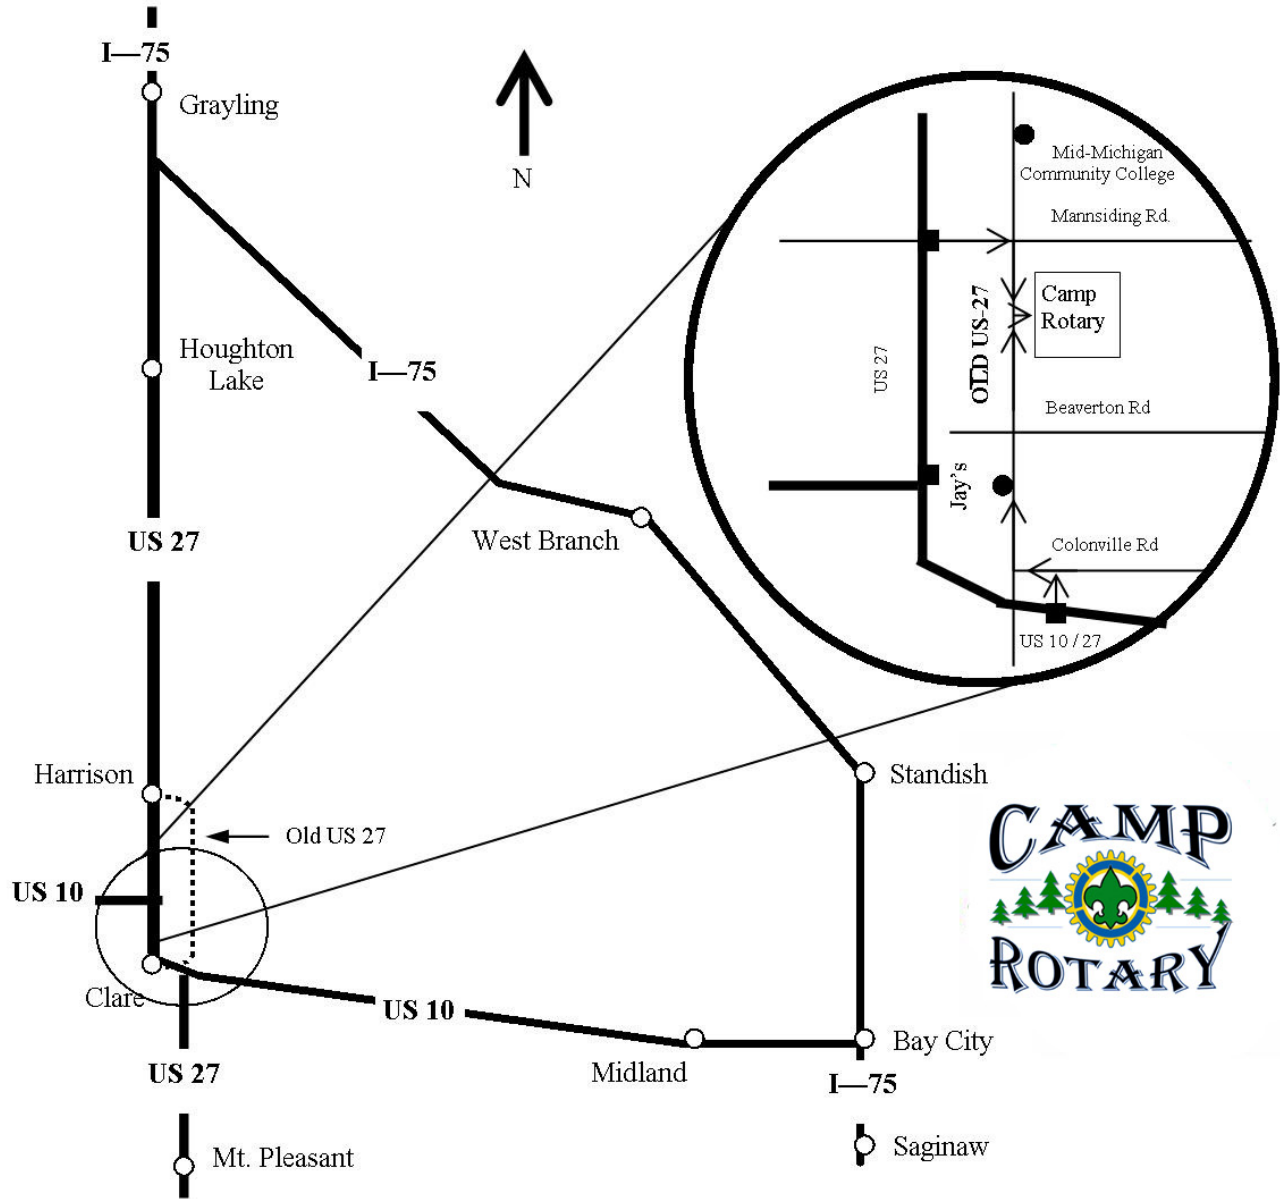

How To Get To CAMP ROTARY

3201 S. Clare Ave ♦ Clare, MI ♦ 48617
989-386-7943 ♦ Fax 386-3193
camprotary@charter.net

- FROM THE SOUTH AND EAST**
- Take US 10 W or US 27 N and exit at the second Clare exit (old US 27)
 - Turn left (west) on Colonville Rd and go 1 block.
 - Turn right at light on old US 27 (S. Clare Ave)
 - Camp Rotary is 8 miles on right side

- FROM THE NORTH**
- Take US 27 South and exit at the third Harrison exit (old US 27)
 - Turn left (east) on Mannsiding Rd and go 1/2 mile.
 - Turn right on old US 27 (S. Clare Ave)
 - Camp Rotary is 1 mile on left side